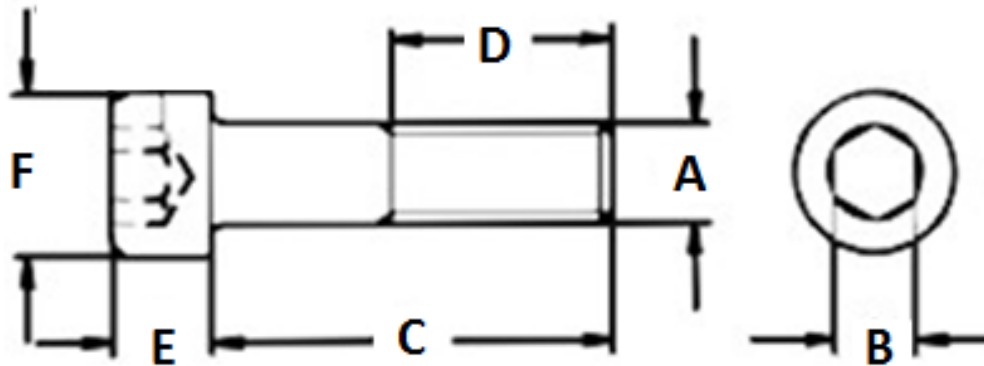

## ARMOR COAT SOCKET HEAD CAP SCREWS

	A		B	C	D	E	F
Supplier Stock No	Thread Size	Drive Type	Drive Size	Length under Head	Thread Length	Head Height	Head Dia.
UST235880	#6-32	Socket	7/64"	1/4"	1/4"	0.138"	.226"
UST235881	#6-32	Socket	7/64"	3/8"	3/8"	0.138"	.226"
UST235882	#6-32	Socket	7/64"	1/2"	1/2"	0.138"	.226"
UST235883	#6-32	Socket	7/64"	5/8"	5/8"	0.138"	.226"
UST235884	#6-32	Socket	7/64"	3/4"	3/4"	0.138"	.226"
UST235885	#6-32	Socket	7/64"	7/8"	7/8"	0.138"	.226"
UST235886	#6-32	Socket	7/64"	1"	1"	0.138"	.226"
UST235887	#6-32	Socket	7/64"	1 1/4"	1"	0.138"	.226"
UST235888	#6-32	Socket	7/64"	1 1/2"	1"	0.138"	.226"
UST235889	#6-32	Socket	7/64"	1 3/4"	1"	0.138"	.226"
UST235890	#6-32	Socket	7/64"	2"	1"	0.138"	.226"
UST235891	#8-32	Socket	9/64"	1/4"	1/4"	0.164"	.270"
UST235892	#8-32	Socket	9/64"	3/8"	3/8"	0.164"	.270"
UST235893	#8-32	Socket	9/64"	1/2"	1/2"	0.164"	.270"
UST235894	#8-32	Socket	9/64"	5/8"	5/8"	0.164"	.270"
UST235895	#8-32	Socket	9/64"	3/4"	3/4"	0.164"	.270"
UST235896	#8-32	Socket	9/64"	7/8 "	7/8 "	0.164"	.270"
UST235897	#8-32	Socket	9/64"	1"	1"	0.164"	.270"
UST235898	#8-32	Socket	9/64"	1 1/4"	1"	0.164"	.270"
UST235899	#8-32	Socket	9/64"	1 1/2"	1"	0.164"	.270"
UST235900	#8-32	Socket	9/64"	1 3/4"	1"	0.164"	.270"
UST235901	#8-32	Socket	9/64"	2"	1"	0.164"	.270"
UST235902	#8-32	Socket	9/64"	2 1/2"	1"	0.164"	.270"