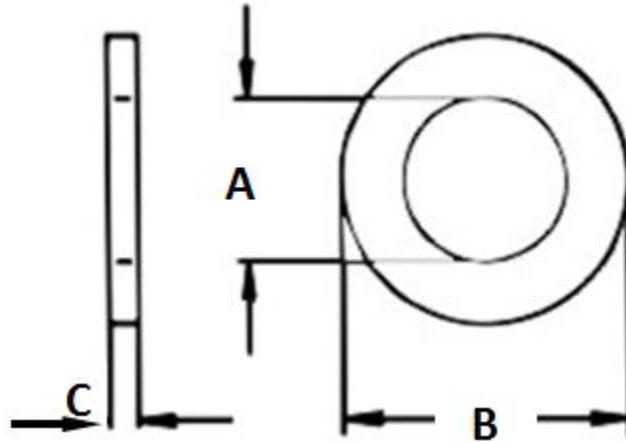

~~KEEP-FILL~~[®]

Inventory Management Solutions

METBLUE FLAT WASHER, DIN 125A

PART NUMBER	BOLT SIZE	A	B	C
		INNER DIAMETER	OUTER DIAMETER	THICKNESS
UST182815	M4	4.3	9	0.8
UST182816	M5	5.3	10	1
UST182817	M6	6.4	12	1.6
UST218554	M7	7.4	14	1.6
UST182818	M8	8.4	16	1.6
UST182819	M10	10.5	20	2
UST182820	M12	13	24	2.5
UST194143	M14	15	28	2.5
UST182821	M16	17	30	3
UST182822	M20	21	37	3
UST185631	M24	25	44	4
UST182824	M30	31	56	4
UST195569	M36	37	66	5