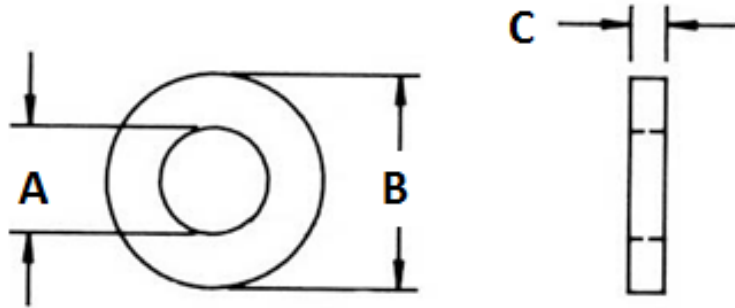

**KEEP-FILL®**

*Inventory Management Solutions*

**METBLUE HIGH STRENGTH WASHER,  
HEAVY PATTERN**

PART NUMBER	BOLT SIZE	A	B	C
		INSIDE DIAMETER	OUTSIDE DIAMETER	THICKNESS
UST201995	M6	7	18.8	3.6
UST201996	M8	10	21.5	3.9
UST201997	M10	12	23.5	4.6
UST201998	M12	14	31.5	5.8
UST201999	M16	18	44.5	5.6
UST202000	M20	23	49.5	5.7
UST202001	M24	26	63.5	7.9
UST201994	M36	33	70	7.9