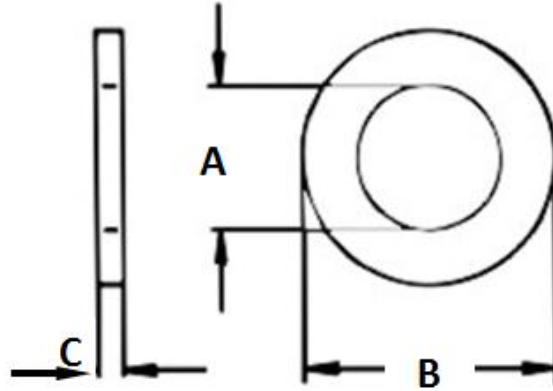

## **METBLUE TOOLING WASHER**

PART NUMBER	BOLT SIZE	A	B	C
		INSIDE DIAMETER	OUTSIDE DIAMETER	THICKNESS
UST183082	M6	7.5	16.6	2.8
UST259491	M8	7.5	22.5	3.8
UST183084	M10	11.5	27.8	3.8
UST183085	M12	14	34.5	4.4
UST260138	M20	22	49.5	5.4