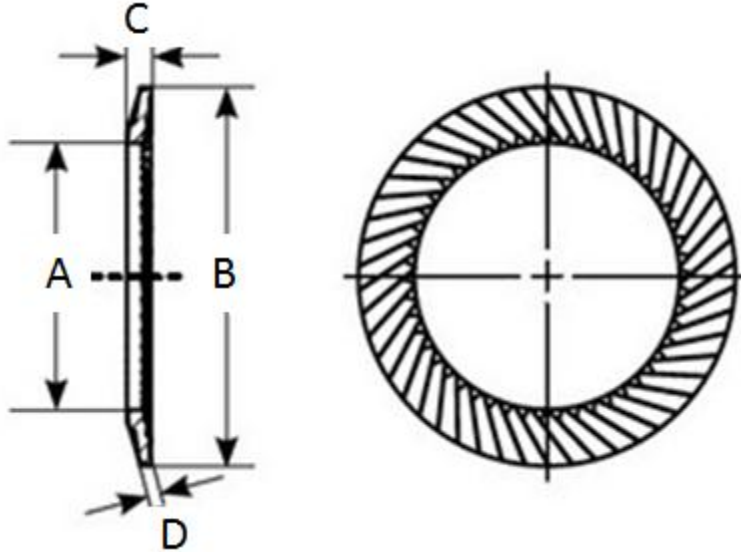

~~KEEP-FILL~~[®]

Inventory Management Solutions

METBLUE VS SERIES SCHNORR WASHER

PART NUMBER	BOLT SIZE	A INSIDE DIAMETER	B OUTSIDE DIAMETER	C HEIGHT	D THICKNESS
UST250693	M5	5.3	9	1.3	1
UST202343	M6	6.4	10	1.4	1
UST202344	M8	8.4	13	1.7	1.2
UST202345	M10	10.5	16	2	1.5
UST202346	M12	13	18	2.1	1.5
UST202348	M16	17	24	2.6	2
UST250695	M18	19	27	2.7	2
UST202350	M20	21	30	2.8	2
UST202352	M24	25.6	36	3.4	2.5
UST202354	M30	31.6	45	3.8	2.5