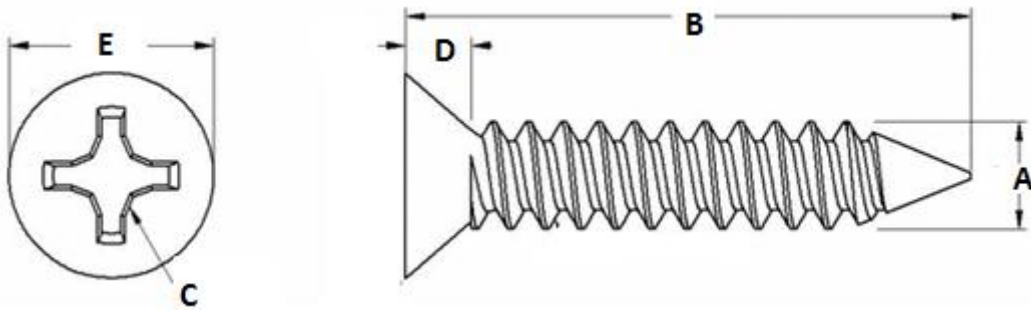

~~KEEP-FILL~~[®]

Inventory Management Solutions

PHILLIPS FLAT HEAD SHEET METAL SCREW, NO STICK STAINLESS

	A	B	C	D	E
PART NUMBER	THREAD SIZE	TOTAL LENGTH	DRIVE SIZE	HEAD HEIGHT	HEAD DIAMETER
UST266240	6 - 32	1/2	#2	0.083	0.262
UST266241	6 - 32	3/4	#2	0.083	0.262
UST266242	6 - 32	1	#2	0.083	0.262
UST266243	8 - 32	3/4	#2	0.1	0.312
UST266244	8 - 32	1	#2	0.1	0.312
UST266245	8 - 32	1 1/2	#2	0.1	0.312
UST266246	10 - 24	3/4	#2	0.116	0.362
UST266247	10 - 24	1	#2	0.116	0.362
UST266248	10 - 24	1 1/2	#2	0.116	0.362
UST266249	12 - 24	1	#3	0.153	0.477
UST266250	12 - 24	1 1/2	#3	0.153	0.477
UST266251	12 - 24	2	#3	0.153	0.477